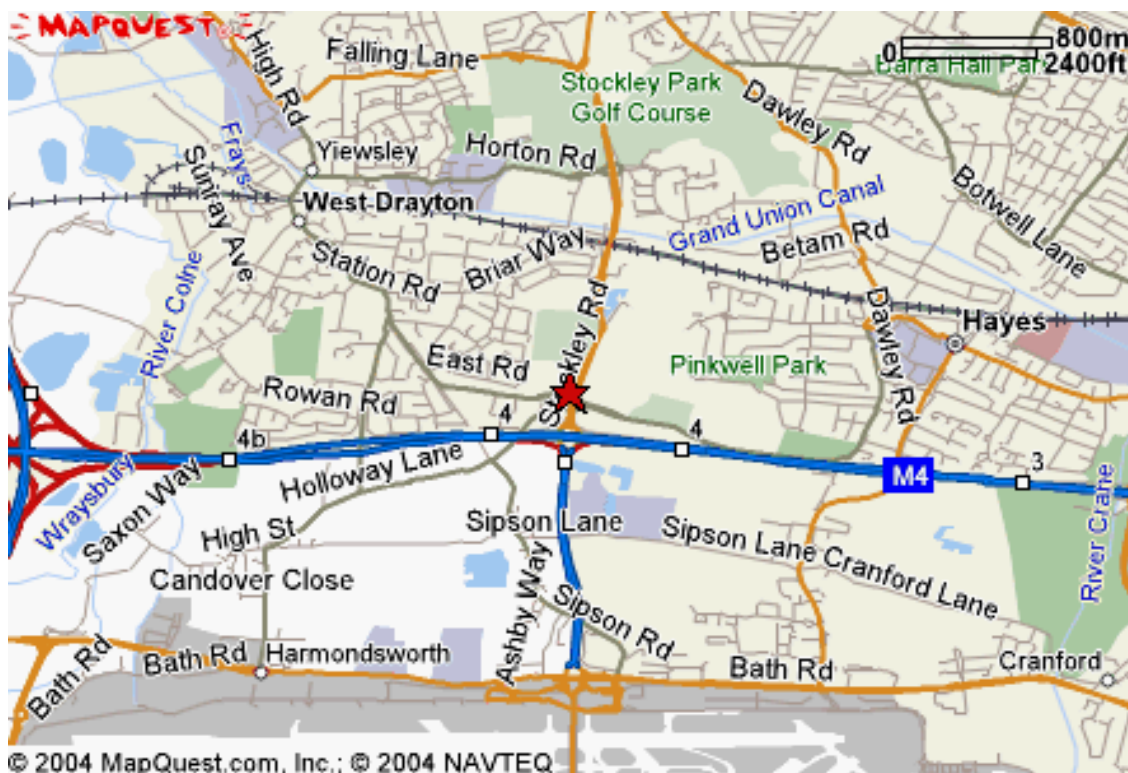

About The Crowne Plaza - Heathrow

The location of your training event is a very important factor for us as we want to provide you with only the very best facilities for your course so that you can arrive easily and hassle free and enjoy a great learning environment.

The Crowne Plaza Heathrow is immediately adjacent to the M4 (J4), 1 mile from the M25 (J15), 1 mile from Stockley Business Park and only 15 minutes from Central London by the Heathrow Express fast train service.

Car parking is free as well! There is also easy access to terminal 1,2,3 by shuttle bus with transfer from terminal 3 to 4 by train. Airport by car, taxi or shuttle bus (small charge).

Crowne Plaza Hotel - London-Heathrow (CP), Stockley Road, West Drayton, London, UB7 9NA
 Tel: 0870-4009140 Fax: 01895-445122